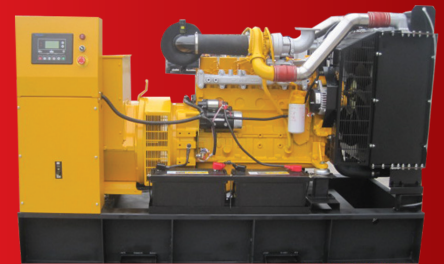

BTC PRICING

GENERATORS VARIABILITY

ON SPECIAL NOW

Valid until 31 March 2025.
Only while stock last. Ts & Cs Apply

PETROL GENERATORS

GEN2800KW
NOW ONLY
R5,216⁵² EXCL VAT
R5,999.00 Incl VAT

Max Output: 2200W | Rated Voltage: 230V
Capacity: 12L | Frequency: 50Hz
Recoil Start

GEN5500KW
NOW ONLY
R12,546⁹⁶ EXCL VAT
R14,429.00 Incl VAT

TP 6000I 4S – 5.5KW / 13HP | Rated Voltage: 220V
Capacity: 6.5L | Frequency: 50Hz
Electric / Recoil Start

INVERTER PETROL GENERATOR
TOO1512
NOW ONLY
R7,738²⁶ EXCL VAT
R8,899.00 Incl VAT

Rated Output – 2.0KVA/2.0KW
Manual Start | 4lt Fuel Tank
Run Time 0.75%
Loading (Hrs): 4.5Hours
61db Noise Level (7m)

DIESEL GENERATORS

NDG9F
NOW ONLY
R62,078²⁶ EXCL VAT
R71,390.00 Incl VAT

8KVA 42.5L
Water Cooled
Electric Start, ICP

**PETROL ENGINE
WATER PUMPS**
MGPI00-30
NOW ONLY
R6,052¹⁷ EXCL VAT
R6,960.00 Incl VAT

5.5HP
28M / 80M3/H

3 PHASE GENERATORS

NDG21FS3-A
NOW ONLY
R102,069⁵⁶ EXCL VAT
R117,380.00 Incl VAT

19KVA 3PH | With ATS